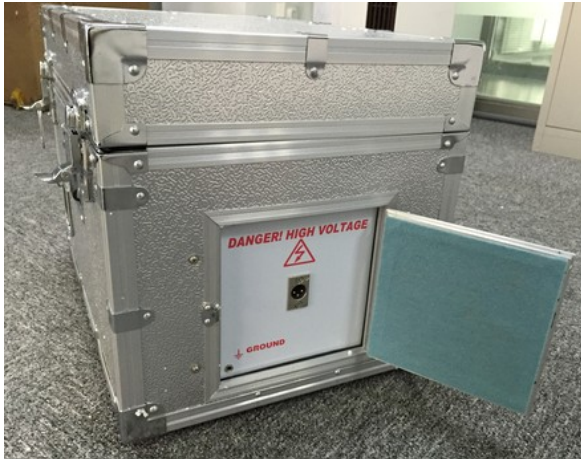

Tan Delta Bridge and Accessory Case